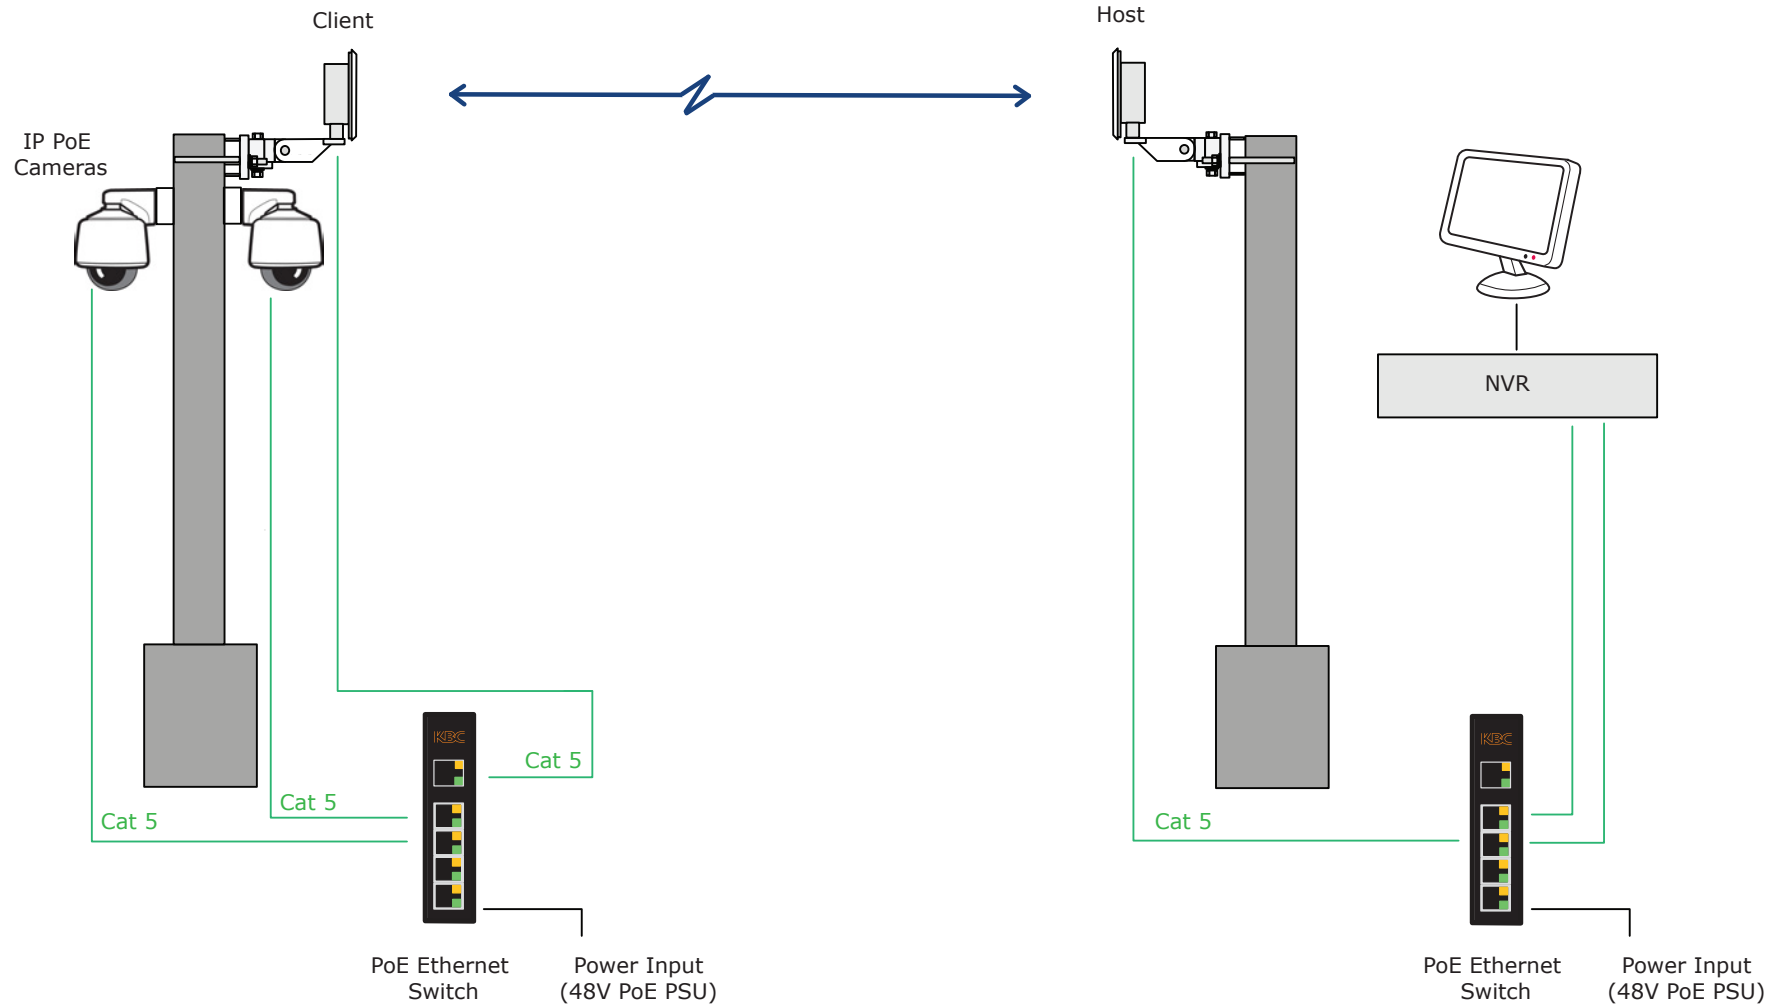

Wireless CCTV Camera System: Multiple PoE, IP Cameras over Single Point-to-Point Link

Due to ongoing technological improvements, product specifications are subject to change without notice. This diagram is for illustration only. It assumes an ideal RF environment. Due to adverse, site-specific wireless conditions, KBC Networks cannot guarantee the operation of the system as depicted in this diagram. A bench test is highly recommended for familiarization and easier troubleshooting should it be necessary. Environmental restrictions could require reconfiguration to some degree including, but not limited to, the need for upgraded antenna options. Researched by KBC Networks Technical Support Group, this drawing was assembled and at the time of publication is believed to be accurate. This information remains the property of KBC Networks and is subject to change at any time. For the current release of this drawing, please contact KBC Networks.