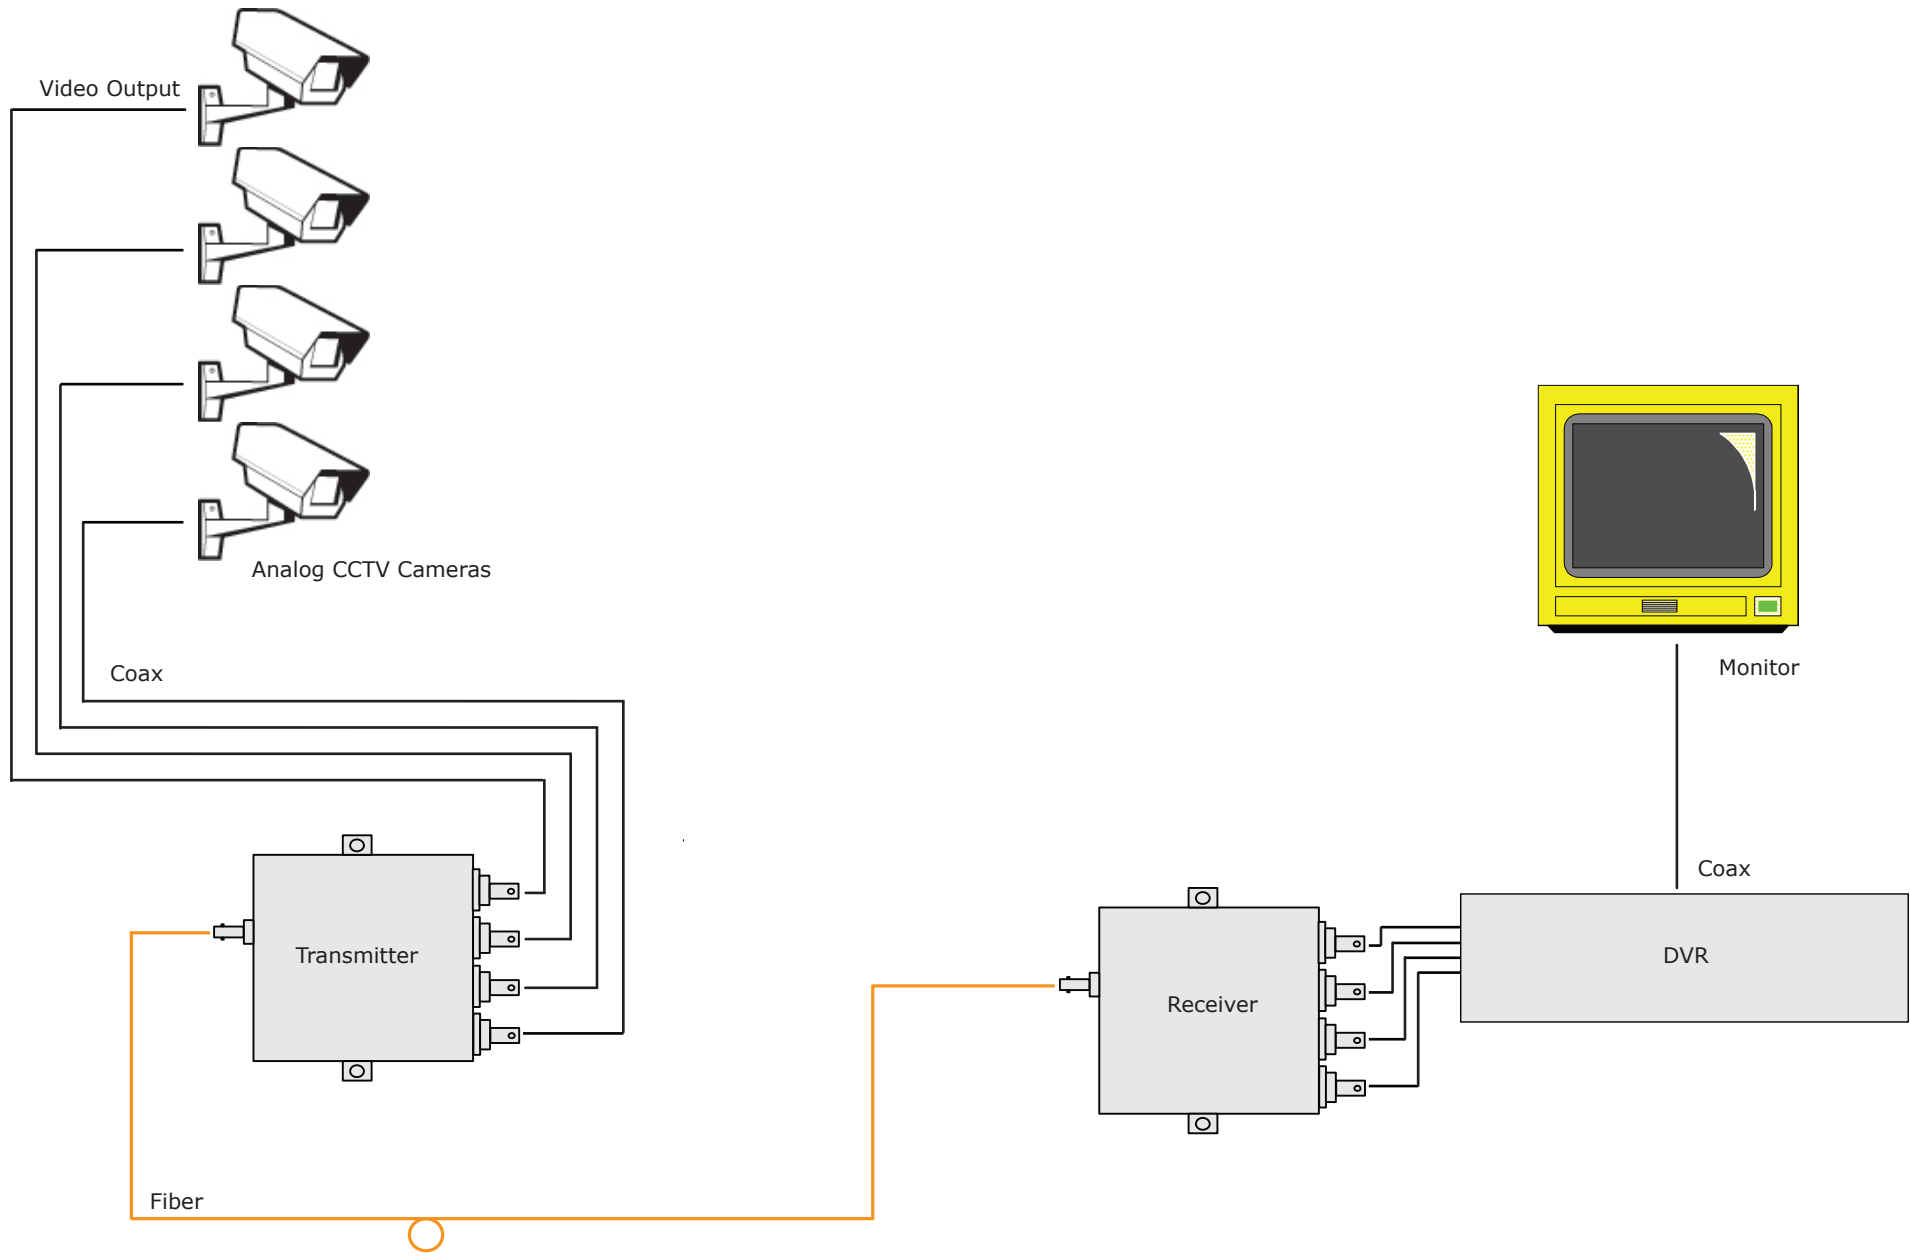

# Four Channel Simplex, Multiplexed Video over One Fiber

Due to ongoing technological improvements, product specifications are subject to change without notice. This diagram is for illustration only. It assumes an ideal RF environment. Due to adverse, site-specific wireless conditions, KBC Networks cannot guarantee the operation of the system as depicted in this diagram. A bench test is highly recommended for familiarization and easier troubleshooting should it be necessary. Environmental restrictions could require reconfiguration to some degree including, but not limited to, the need for upgraded antenna options. Researched by KBC Networks Technical Support Group, this drawing was assembled and at the time of publication is believed to be accurate. This information remains the property of KBC Networks and is subject to change at any time. For the current release of this drawing, please contact KBC Networks.