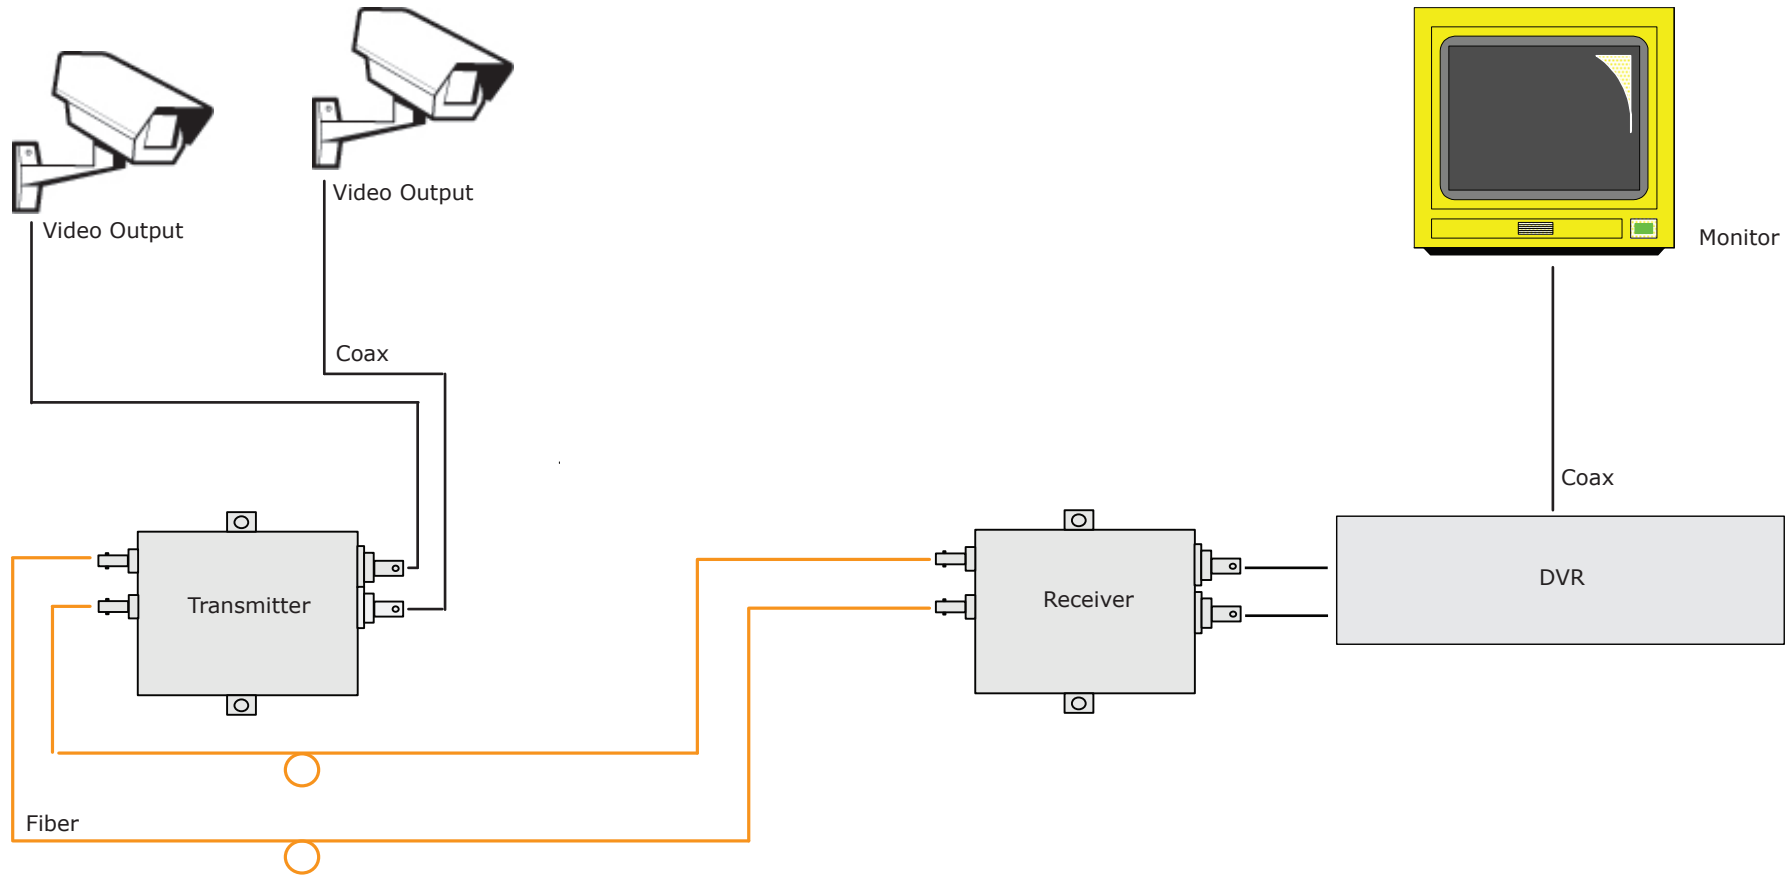

Two Channel Simplex, Non-Multiplexed Video over Fiber

Analog CCTV Cameras

Due to ongoing technological improvements, product specifications are subject to change without notice. This diagram is for illustration only. It assumes an ideal RF environment. Due to adverse, site-specific wireless conditions, KBC Networks cannot guarantee the operation of the system as depicted in this diagram. A bench test is highly recommended for familiarization and easier troubleshooting should it be necessary. Environmental restrictions could require reconfiguration to some degree including, but not limited to, the need for upgraded antenna options. Researched by KBC Networks Technical Support Group, this drawing was assembled and at the time of publication is believed to be accurate. This information remains the property of KBC Networks and is subject to change at any time. For the current release of this drawing, please contact KBC Networks.