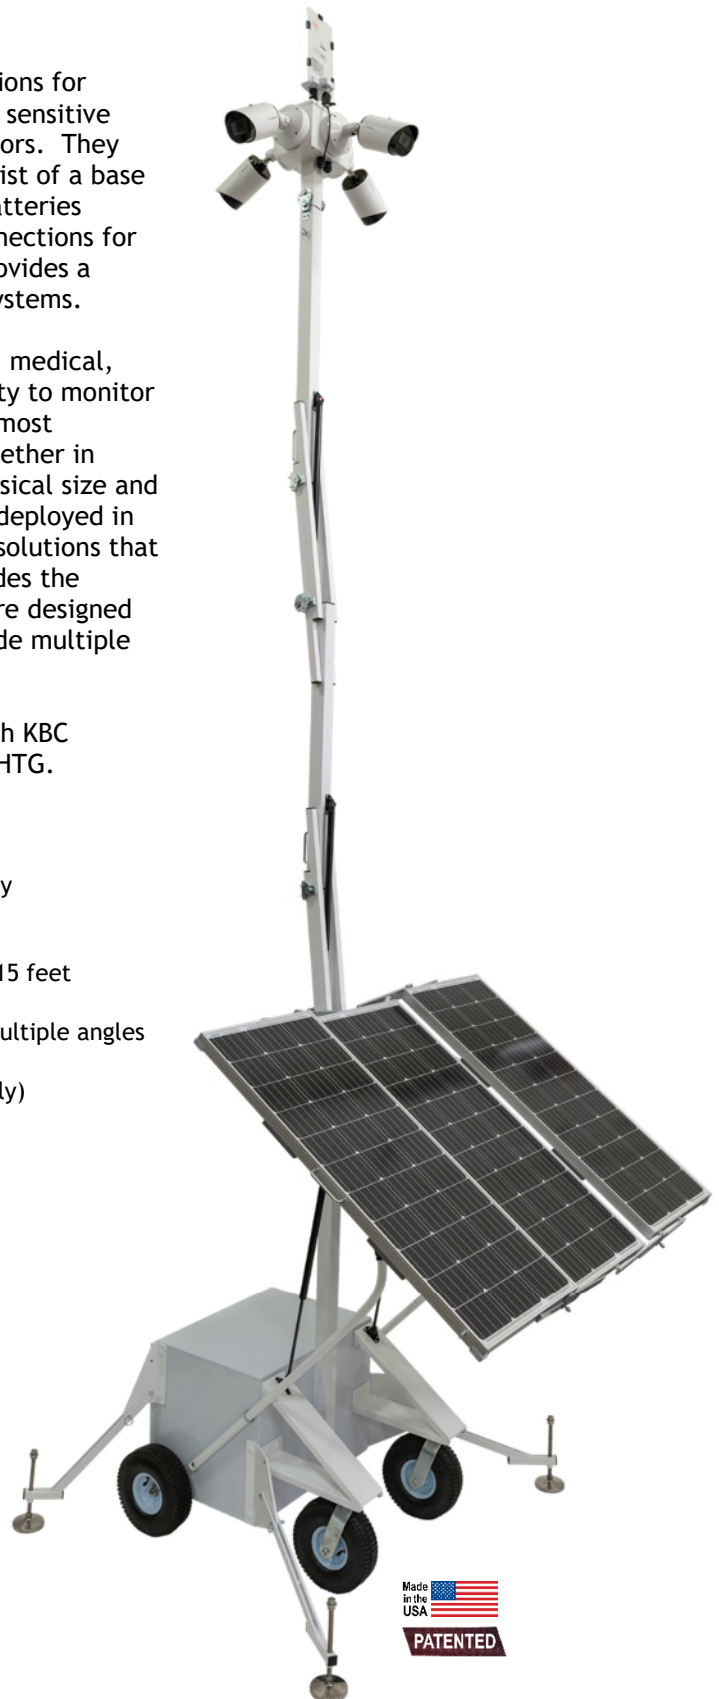

Mobile Surveillance Systems (MSS) are fully compatible with KBC Industrial Transmission products including WES4 and WES3HTG.

Product Features

- Compact self-contained unit - maneuverable and easy to deploy
- Industrial - vandal resistant - low maintenance
- Remote, mobile, cost-effective
- Unique gas shock assisted mast lift assembly - elevation up to 15 feet
- Removable quick-connect interchangeable pods
- Adjustable solar panel - gas shock assisted lift deployable at multiple angles
- MPPT Charge controller
- Space for up to 3 x 110Ah batteries in base (purchase separately)
- Optional configurations and accessories available

Applications

- Community/public events/festivals/crowd control
- Colleges/universities
- Residential/commercial property management/parking lots
- Local law enforcement/SWAT teams/crime scenes
- Federal and State law enforcement - FEMA, TSA, Homeland
- Security, DEA, FBI, CIA, border patrol & specialty military
- Traffic monitoring/transportation/DOTs
- Natural disasters/evacuation routes/emergency management
- Oil & gas/mining/utilities/ports & harbors
- Entertainment/ski resorts/movie sets/stadium authorities
- Farming/agriculture
- Construction sites